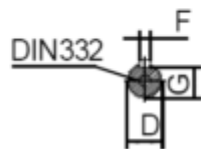

# Data Sheet

Article number: 250300150216

Description: Kleedrive T3C 90S-2 1.5KW 2800 rpm  
3x230/400V 50HZ IP55 B14 Eff=84,2%

## Measures

A = 140	F = 8	P = 140
AA = 178	G = 20	R = 0
AC = Ø176	H = 90	S = -
AD = 231	HD = 141	T = M8
B = 100	K = Ø10	TBH = 114
C = 56	L = 320	TBS = 49
D = Ø24	M = 115	TBW = 114
E = 50	N = 95	